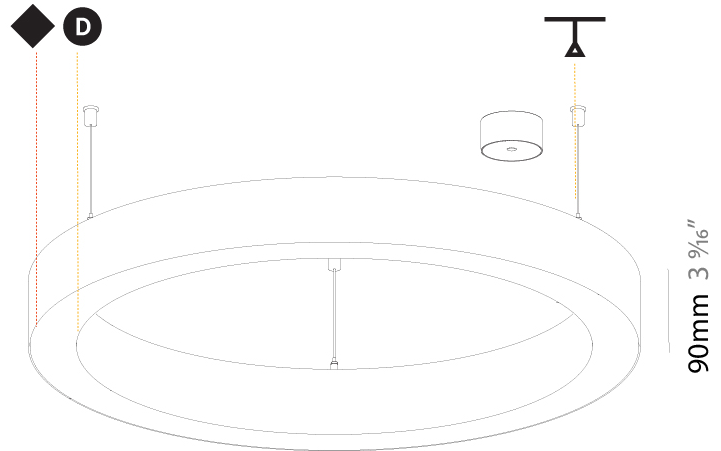

PHYSICAL

| |
|---|
| Shape: Round |
| Diameter (mm): 800 |
| Diameter (in): 31 1/2 |
| Height (mm): 90 |
| Height (in): 3 9/16 |
| Max. Overall Height (mm): 2090 |
| Max. Overall Height (in): 82 5/16 |
| Light Distribution: Direct / Indirect |
| Weight (kg): 8.128 |
| Weight (lbs): 17.92 |
| Diffuser: PMMA - Opal or Micro-Prism |
| Fixture Finish: SSR / BKV / CWI / CRY / HAB / UFT / ITA / RUA / FTG / MYG / LOD / PUS / FRO / FUP / KIA / POP / BLS / SPG / MEY / GOH / GUM / CHC / COM / ABZ / JAG / OBR / MOS / ROR |
| Fixture Material: Aluminum |
| Cable Details: 2000mm or 6000mm Transparent Cable |

Ø 670mm 26 3/8"

Ø 800mm 31 1/2"

90mm 3 9/16"

| | |
|-----------|-------|
| PROJECT | _____ |
| TYPE | _____ |
| SPECIFIER | _____ |
| QUANTITY | _____ |
| DATE | _____ |

For Color / Finish Chart & Symbology see Appendix or product page downloadable area.